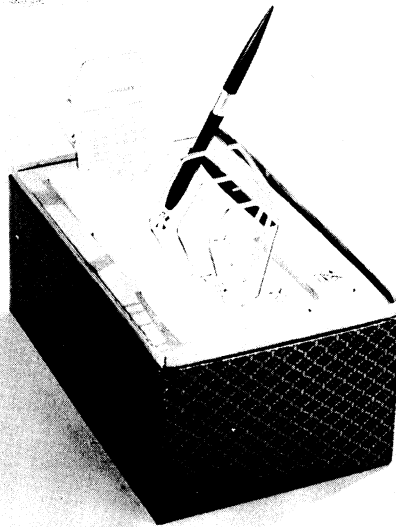

GENUINE ONYX MATCHED DESK SETS

A COMPLETE DESK ENSEMBLE
HANDSOMELY
GIFT PACKAGED

407 - PEN — CALENDAR — RACK — OPENER